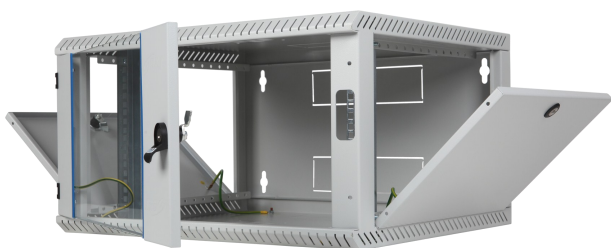

## Product Information

TOP one - piece hanging cabinet, BKT 6U, 600/400/330 W/D/H mm. sheet metal/glazing front door, RAL 7035 grey

Card No. PI\_11032401.1V\_02.16

## Features

- Material: steel sheet
- Front door: metal/glass
- Rear door: metal wall
- Side walls: steel sheet
- Load capacity: 50 kg
- IP rating: 20
- Weight: 19,1 kg
- Colour: RAL 7035